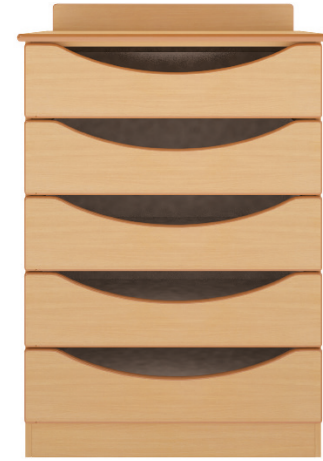

5 Drawer Wide Chest
F0016
H1065x W720 x D540 mm