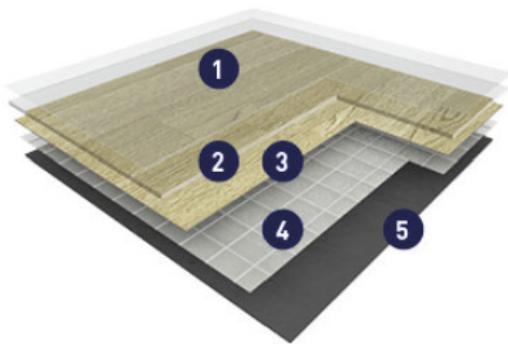

Vinyl

Taralay Impression Control

This collection is ideal for hardworking places and has been designed for a wide range of contract applications. A tough safety flooring that offers slip resistance and high performance.

Available in 18 colourways, this vinyl sheet flooring is suitable for healthcare settings with its hygienic UV cured ProtecSol® Control surface treatment, making it easy to clean and maintain.

HSE 36+ slip resistance, an R11 wet slip resistance rating and >20 Rmt/Rz surface roughness.

1. ProtecSol® Control treatment
2. Transparent wearlayer
3. Printed design
4. Fibre Glass Grid
5. Compact backing