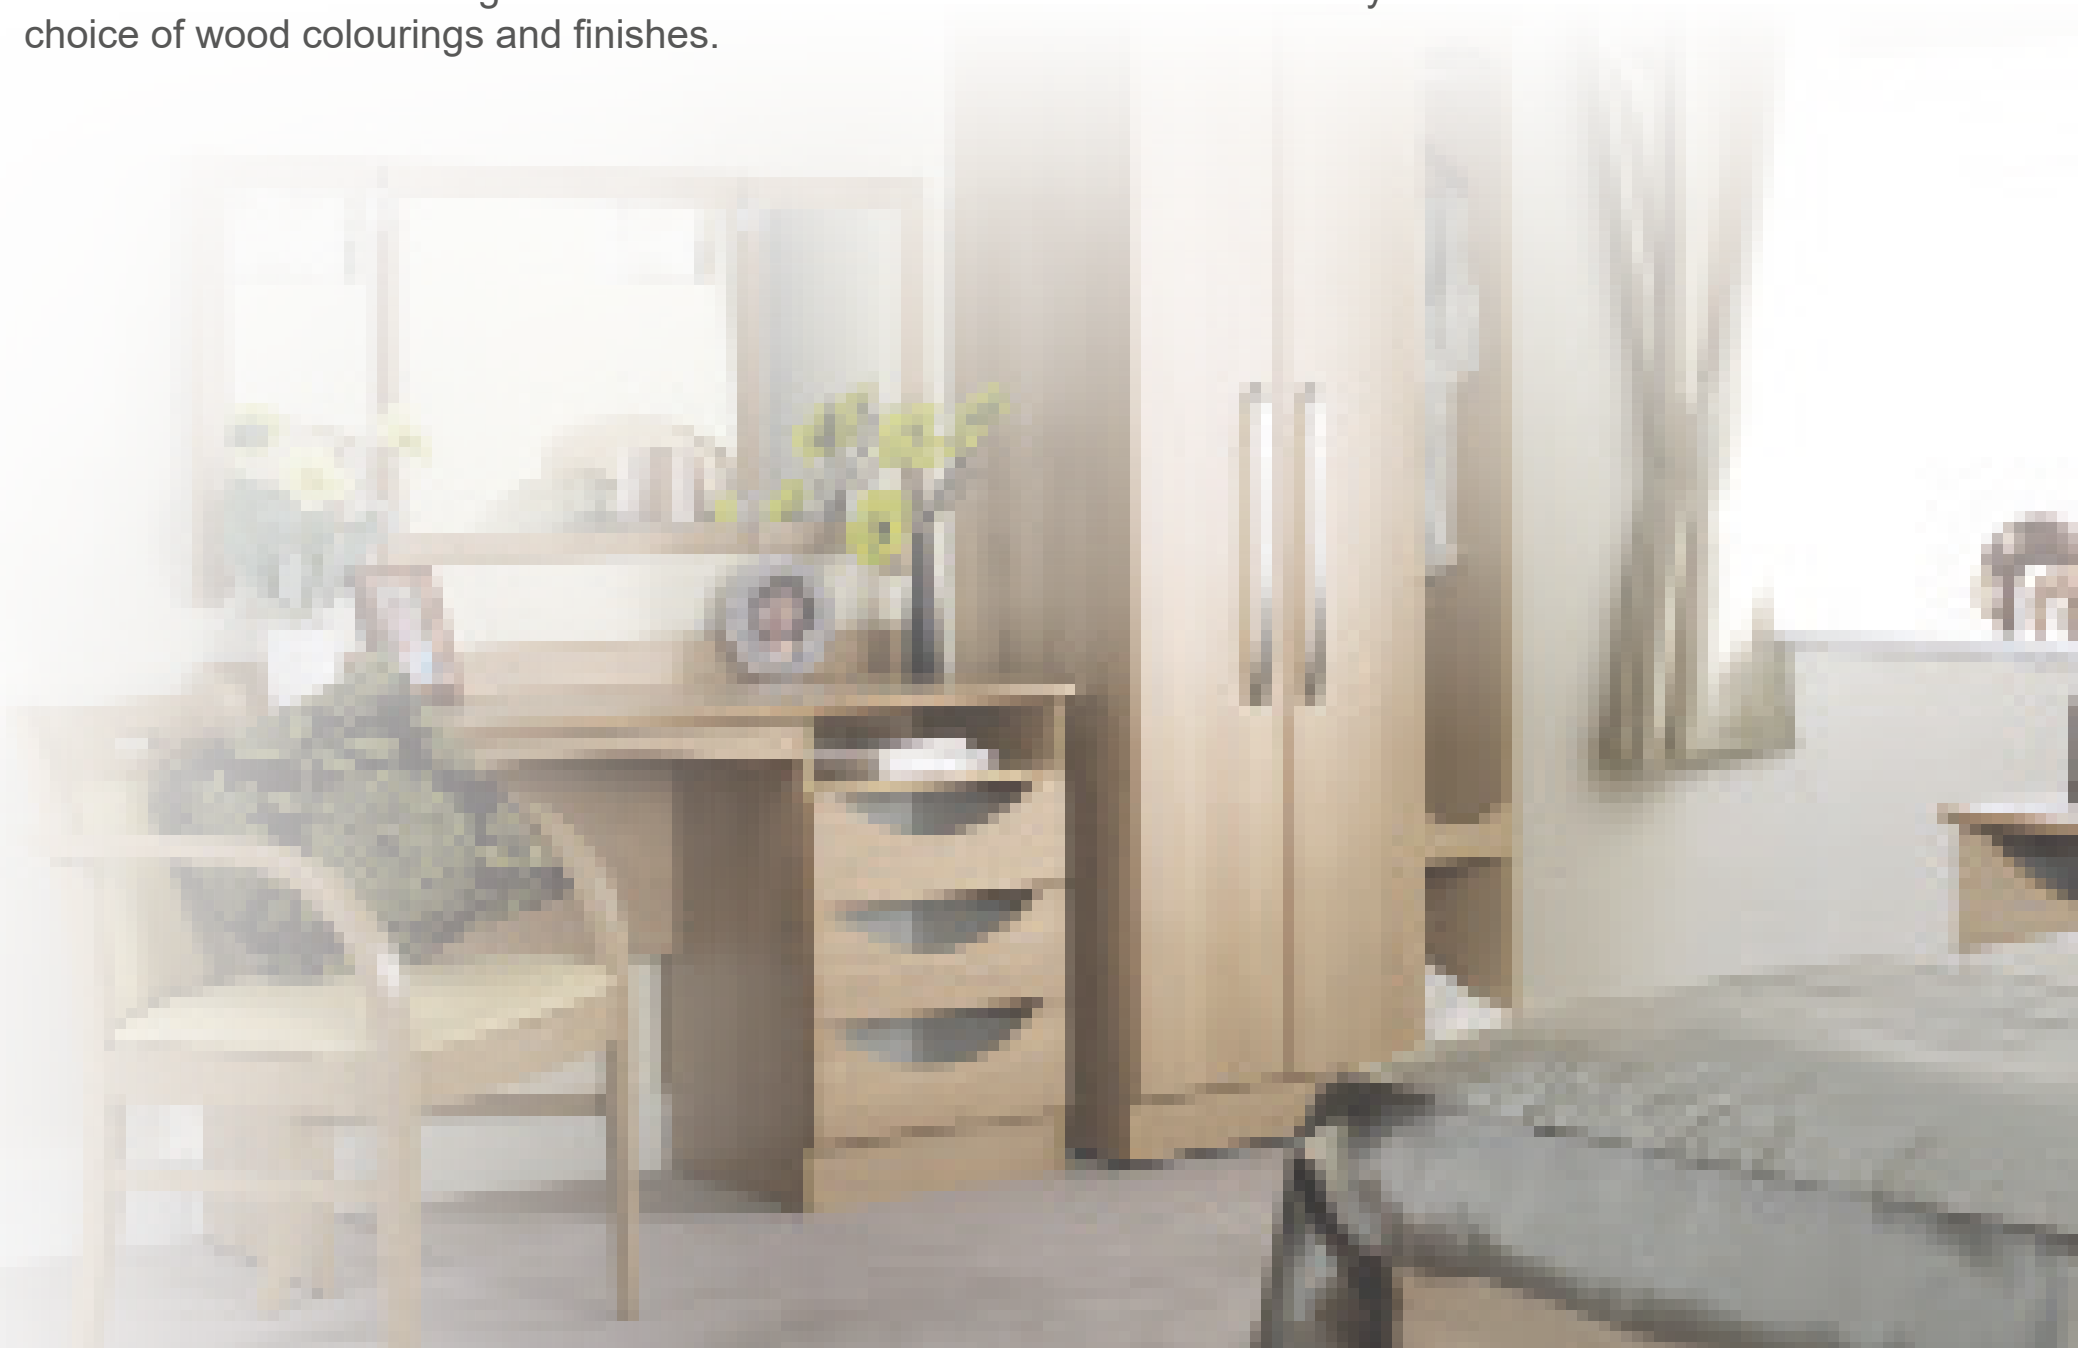

We offer an extensive range of bedroom furniture that is made to order with your choice of wood colourings and finishes.

The Hampshire

The Hampshire is a dementia friendly bedroom range with large visual handles and soft rounded corners. The Hampshire also has anti microbial finishing lacquers and is melamine faced to aid easy cleaning and hygiene.