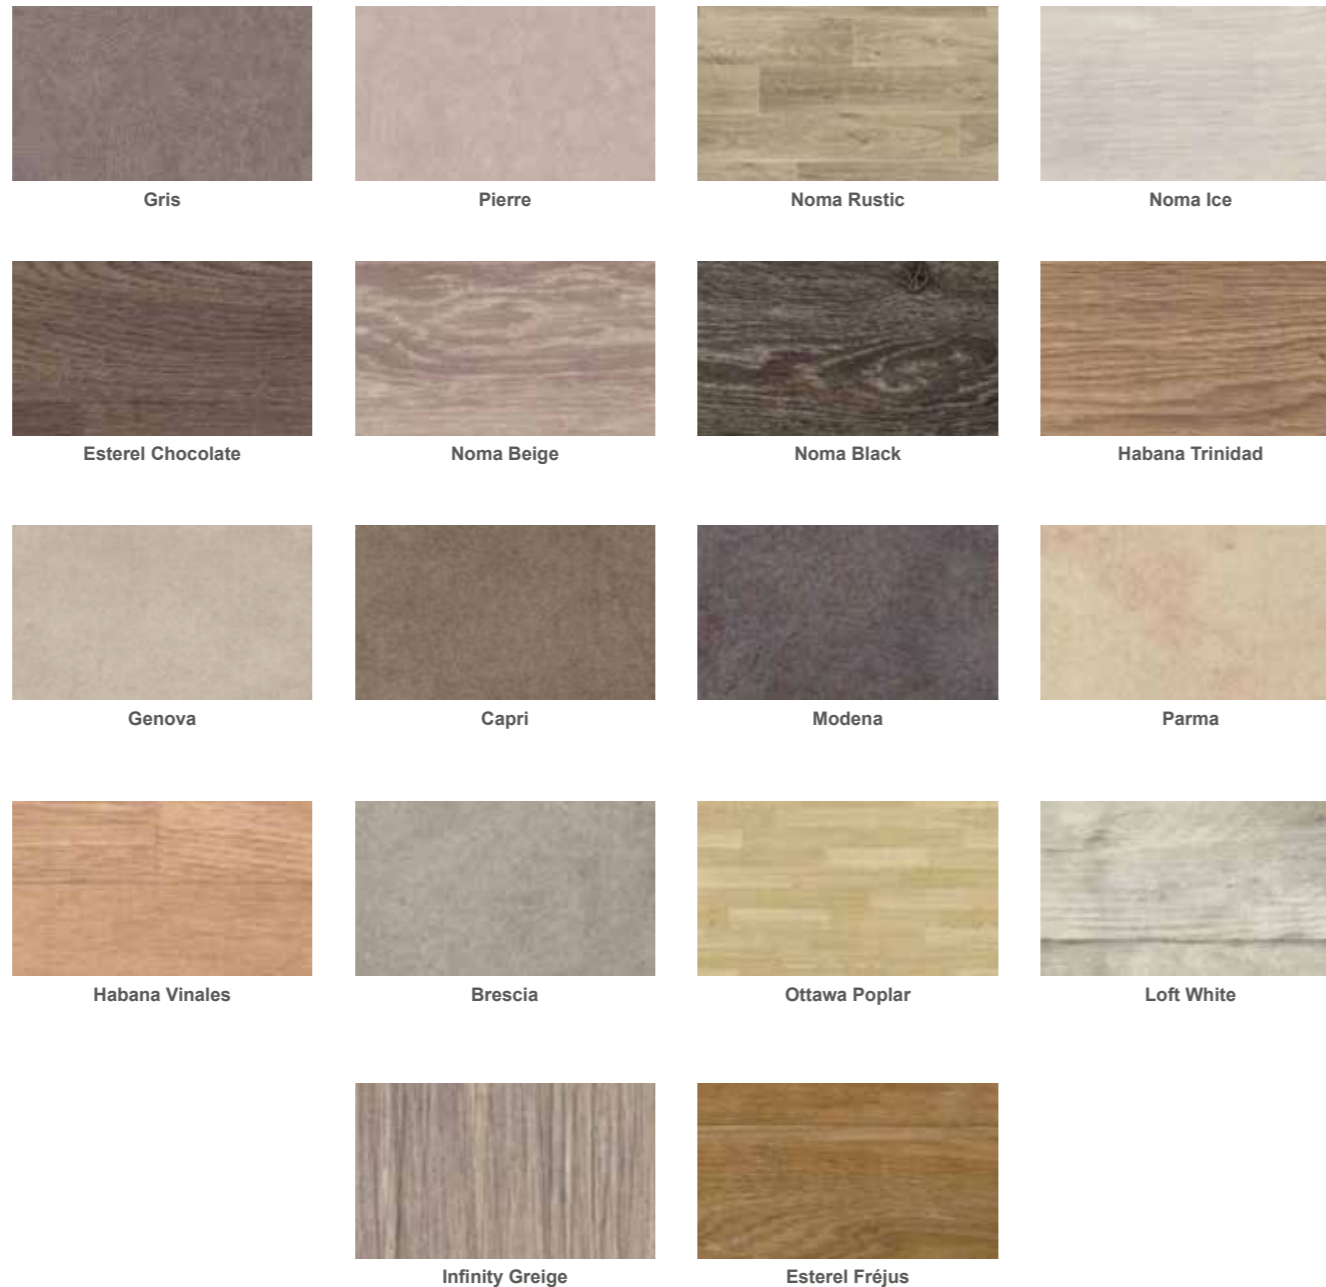

Vinyl

Taralay Impression Control

This collection is ideal for hardworking places and has been designed for a wide range of contract applications. A tough safety flooring that offers slip resistance and high performance.

Available in 18 colourways, this vinyl sheet flooring is suitable for healthcare settings with its hygienic UV cured ProtecSol® Control surface treatment, making it easy to clean and maintain.

HSE 36+ slip resistance, an R11 wet slip resistance rating and >20 Rmt/Rz surface roughness.

1. ProtecSol® Control treatment
2. Transparent wearlayer
3. Printed design
4. Fibre Glass Grid
5. Compact backing

Safety Non-Slip Flooring

Polysafe Standard PUR

A range of slip resistant sheet flooring that fully conforms with HSE & UK Slip Group Guidelines and meets the requirements of the European Safety Flooring Standard - EN 13845.

It is constructed from vinyl, coloured quartz, aluminium oxide and silicon carbide to improve traction and safety underfoot.

Independently assessed by the British Board of Agrément with product performance assured for at least 10 years in recommended use areas.

Sustainable wet slip resistance assured throughout the guaranteed life of the product.

High quality, cross-linked polyurethane reinforcement and UV cured for superior cleaning benefits.

Ideally suited for heavy traffic areas where there are risks of water spillage and other contaminants in commercial and residential areas such as washrooms, WCs and food preparation areas.