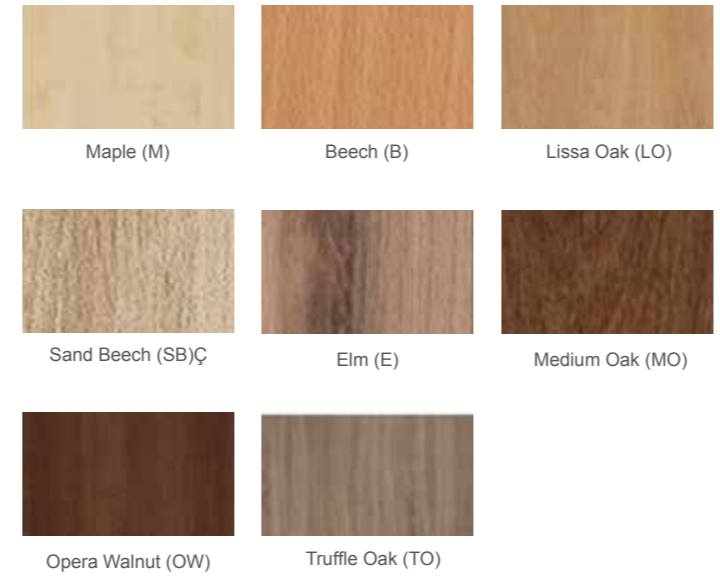

Colour Options