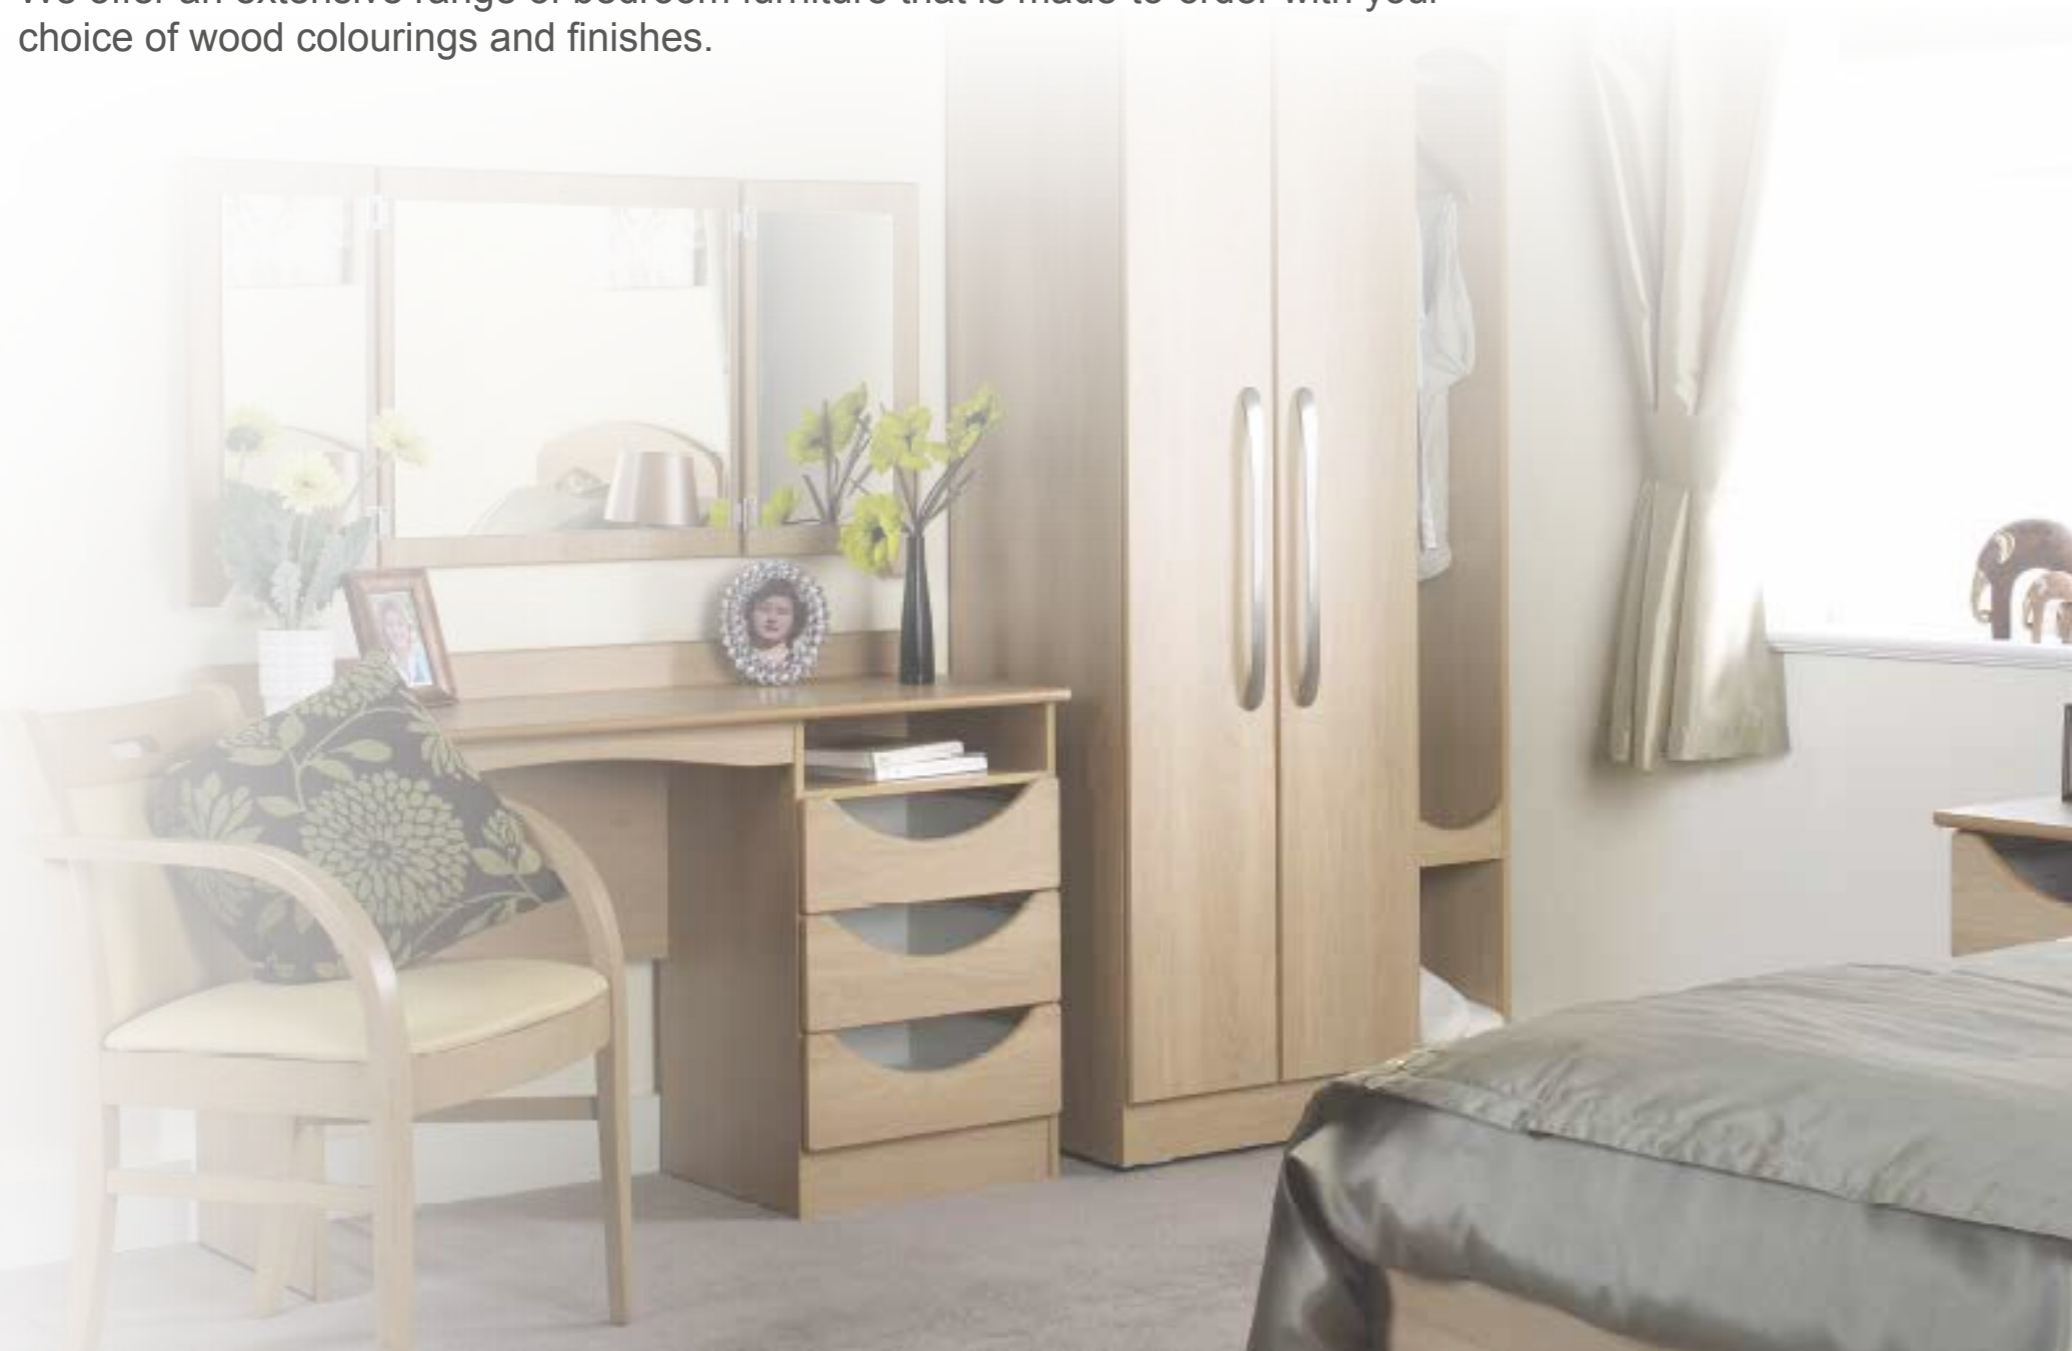

Bedroom Furniture

We offer an extensive range of bedroom furniture that is made-to-order with your choice of wood colourings and finishes.